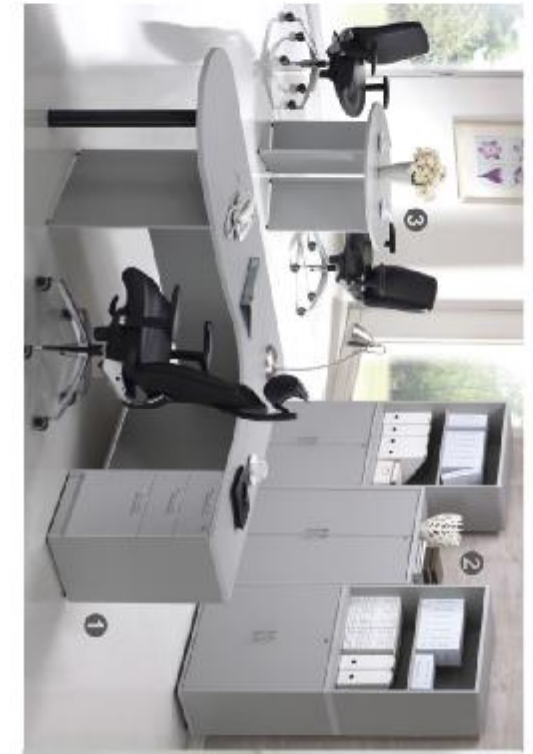

LIGHT GREY

- ① BE LT1512-L
  Ergonomic Table Left x1
  BE F21
  Fixed Pedestal x1
  BE HRCCT70
  Connection Top with Metal Leg x1
- ② BE LC800/O
  Open Cabinet x2
  BE MC1200
  Medium Cabinet x1
  BE LC900/W
  Low Cabinet x2
- ③ BE RT000
  Round Meeting Table x1