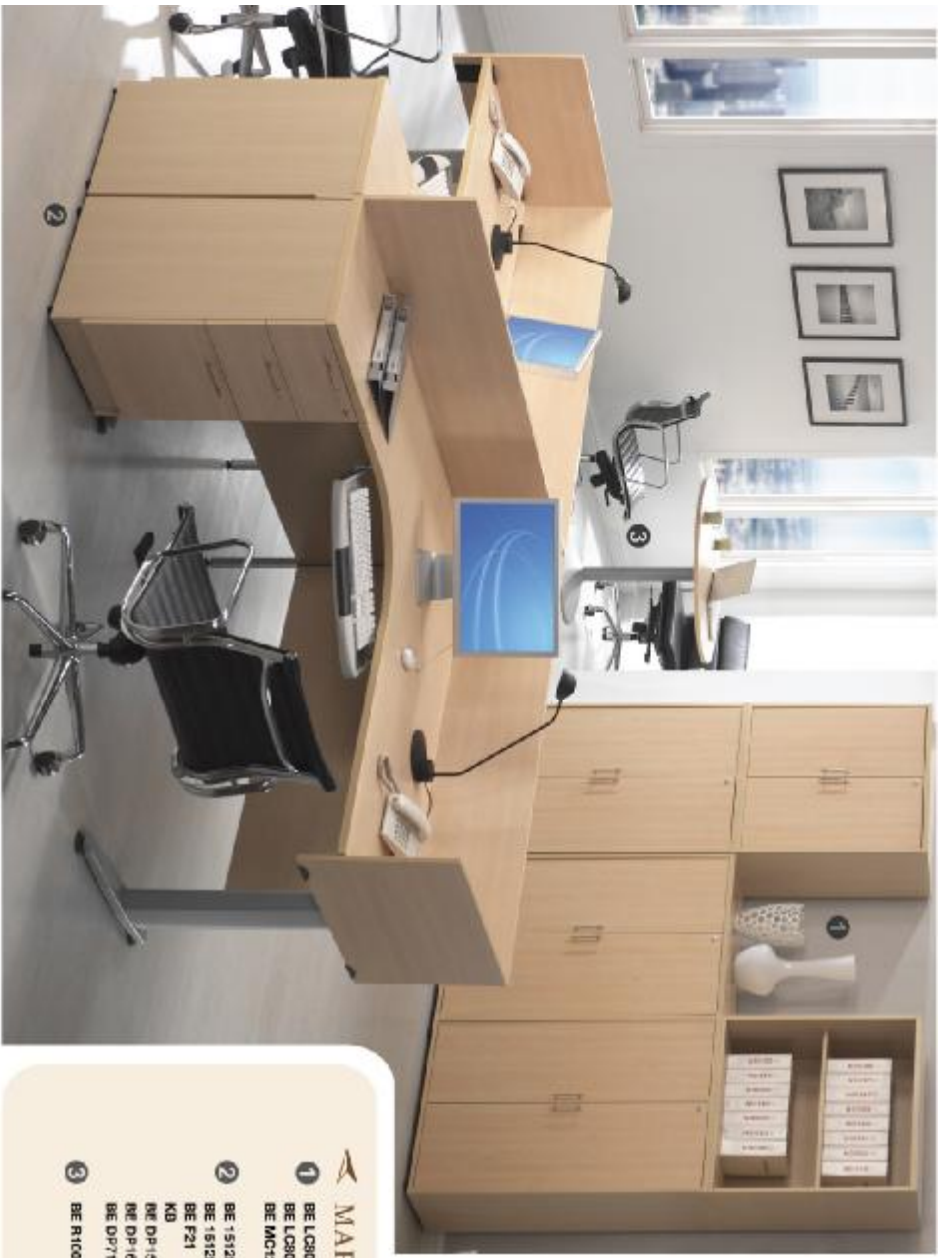

COLORS

* The manufacturer reserves the right to change any specifications and design without prior notice

Rev. 1 - 10

BE SERIES

MAPLE

- ① BE LC800/W
BE LC900/O
BE MC1200
- ② BE 1512M-L
BE 1512M-LR
KB
BE DP-1516
BE DP-1616
BE DP-1716
- ③ BE RT000M-L
Low Cabinet x1
Open Cabinet x1
Medium Cabinet x3
- ④ BE 1512M-L-L
Ergonomic Table Left x1
Fixed Pedestal x2
Keyboard Tray x2
Divido Panel x2
Divido Panel x1
Divido Panel x2
- ⑤ BE RT000M-L
Round Meeting Table x1

MAPLE

- ① BE LC800/W
BE LC900/O
BE MC1200
- ② BE 1512M-L-L
Ergonomic Table Left x1
Fixed Pedestal x2
Keyboard Tray x2
Divido Panel x2
Divido Panel x1
Divido Panel x2
- ③ BE RT000M-L
Round Meeting Table x1
- ④ BE HRCCT70
BE 1270
BE MS3 Top
BE F50