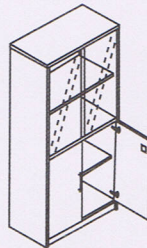

WN-SC900
Side Cabinet
L900 x W400 x H750

WN-8822/P
Pigeon Hole Cabinet
L800 x W400 x H835

WN-8822/S
Sliding Door Cabinet
L800 x W400 x H835

WN-8822/W
Swinging Door Cabinet
L800 x W400 x H835

WN-8822/O
Open Shelf Cabinet
L800 x W400 x H835

WN-4DC
4 Drawer Cabinet
L410 x W525 x H1315

WN-3DC
3 Drawer Cabinet
L410 x W525 x H1015

WN-2DC
2 Drawer Cabinet
L410 x W525 x H710

WN-908
Wardrobe
L800 x W400 x H1730

WN-8005GL
Swinging Door Cabinet
- Glass
L800 x W400 x H1730

WN-8006
Open Shelf Cabinet
L800 X W400 X H1730

WN-M21
Mobile Pedestal
L405 x W475 x H650

WN-S22
Side Return Pedestal
L305 x W325 x H290

WN-F33
Fixed Pedestal
L400 x W415 x H450

WN-CB
Cabinet Base
L795 x W390 x H92