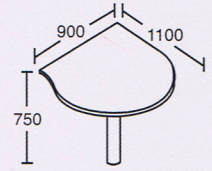

WN-SR90
Side Return
L900 X W400 X H 750

WN-SR120
Side Return
L1200 x W400 x H750

WN-CF1800
Conference Table
L1800 x W900 x H750

WN-CF2400
Conference Table
L2400 x W1200 x H750

WN-R1000
Round Meeting Table
L1000 x W1000 x H750

WN-CT1100
Connection Top
with Metal Leg
(Left & Right)
L1100 x W900 x H750

WN-HRCT70
Half Round
Connection Top
with Metal Leg
L600 x W700 x H750

WN-CT90
Connection Top 90°
90° x W700 x THK25

WN-SBC1200
Side Board Cabinet
L1200 x W400 x H750

WN-M33TOP
Top Panel
L405 x W420 x THK25

**WN-F33 + RE-M33TOP =
Mobile Pedestal**
L405 x W420 x H515