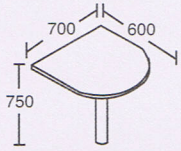

WN-SR90
Side Return
L900 X W400 X H 750

WN-SR120
Side Return
L1200 x W400 x H750

WN-CF1800
Conference Table
L1800 x W900 x H750

WN-CF2400
Conference Table
L2400 x W1200 x H750

WN-R1000
Round Meeting Table
L1000 x W1000 x H750

WN-CT1100
Connection Top
with Metal Leg
(Left & Right)
L1100 x W900 x H750

WN-HRCT70
Half Round
Connection Top
with Metal Leg
L600 x W700 x H750

WN-CT90
Connection Top 90°
90° x W700 x THK25

WN-SBC1200
Side Board Cabinet
L1200 x W400 x H750