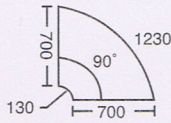

WN-SR90
Side Return
L900 X W400 X H 750

WN-SR120
Side Return
L1200 x W400 x H750

WN-CF1800
Conference Table
L1800 x W900 x H750

WN-CF2400
Conference Table
L2400 x W1200 x H750

WN-R1000
Round Meeting Table
L1000 x W1000 x H750

WN-CT1100
Connection Top
with Metal Leg
(Left & Right)
L1100 x W900 x H750

WN-HRCT70
Half Round
Connection Top
with Metal Leg
L600 x W700 x H750

WN-CT90
Connection Top 90°
90° x W700 x THK25

WN-SBC1200
Side Board Cabinet
L1200 x W400 x H750