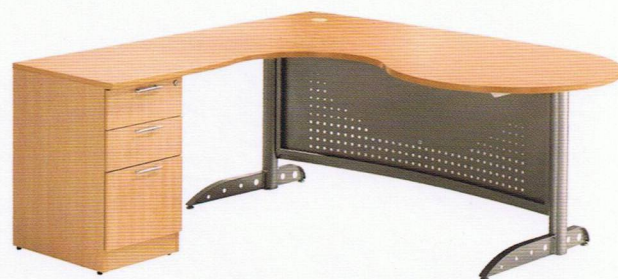

# PRECIOUS

Series

Little wonder it is the summit of pure elegance.

## DIMENSION

\* Panel Colour : Maple

**US-9218/L** : Ergonomic Table (Left)  
 : with Frame Work Metal Leg  
 : L1800 x W1800 x H750 mm

**US-9218/R** : Ergonomic Table (Right)  
 : with Frame Work Metal Leg  
 : L1800 x W1800 x H750 mm

**US-M21** : Mobile Pedestal  
 : L405 x W475 x H650 mm

**US-MC 120** : Medium Cabinet  
 : L800 x W400 x H1200 mm