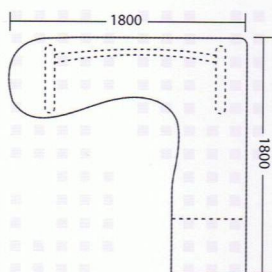

## DIMENSION

\* Panel Colour : Maple

**US-9218/L** : Ergonomic Table (Left)  
 : with Frame Work Metal Leg  
 : L1800 x W1800 x H750 mm

**US-9218/R** : Ergonomic Table (Right)  
 : with Frame Work Metal Leg  
 : L1800 x W1800 x H750 mm

**US-M21** : Mobile Pedestal  
 : L405 x W475 x H650 mm

**US-MC 120** : Medium Cabinet  
 : L800 x W400 x H1200 mm